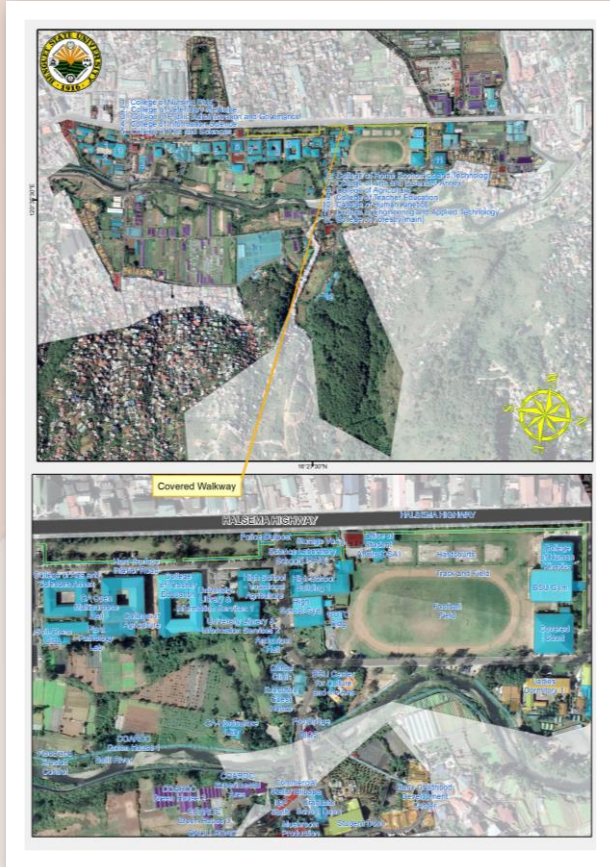

BSU Covered Walkway

Covered Walkway
Sketch Map