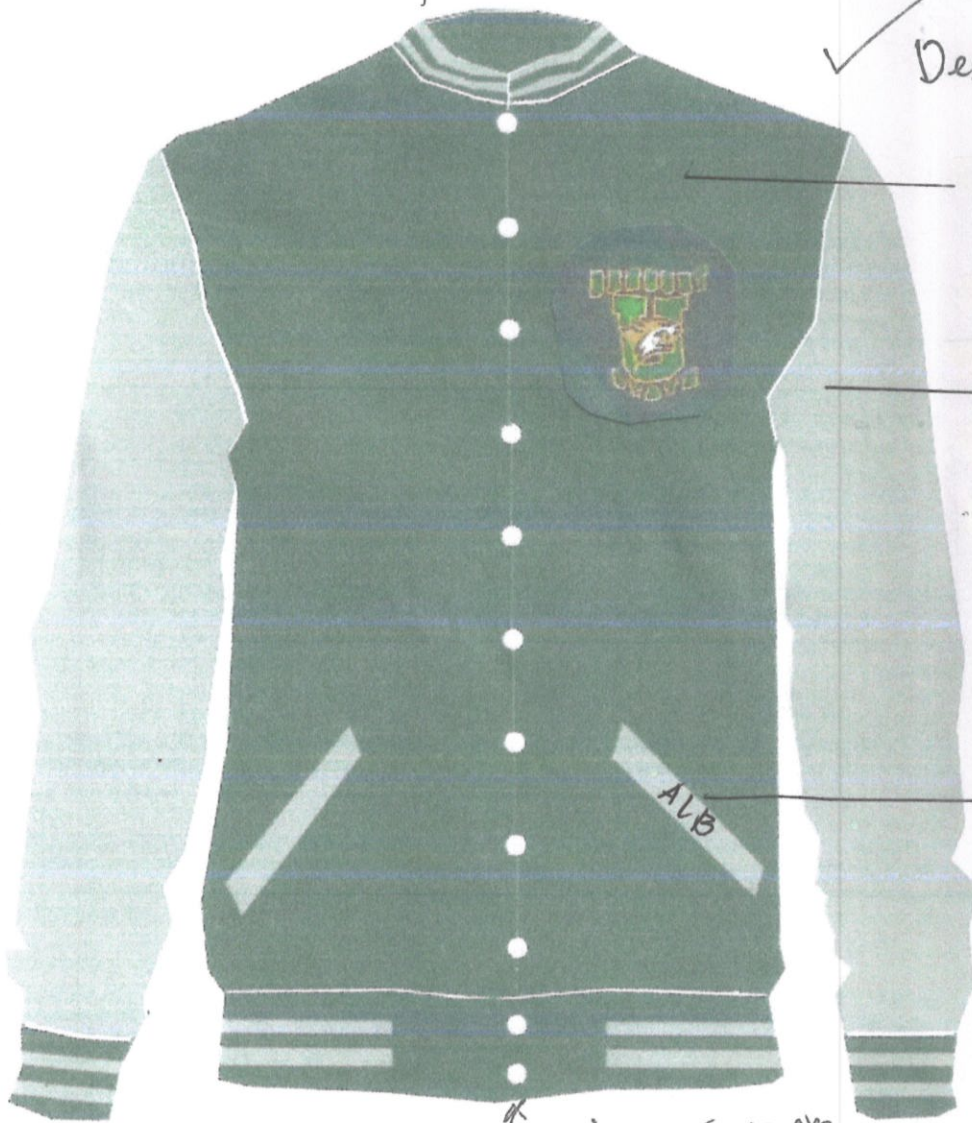

# SPORTS JACKET

color: - bottle Green and light Gray  
- with inside pocket

✓ Design "B"

bottle Green Color

light Gray Color

initials of the employee/owner

↶ zipper & snap  
Best marker + Initials at the pocket

Sports Jacket

Zipper and Snap button