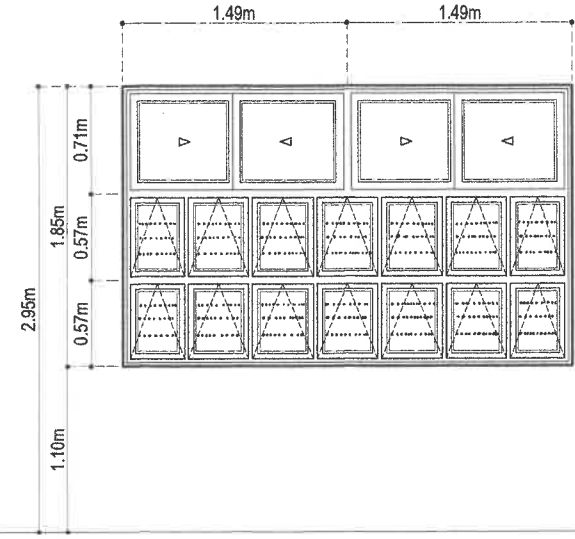

W-5	TYPE:	6mm THK. CLEAR GLASS ON A 40mm x 150mm ANALOK WINDOW FRAME, AWNING WINDOW PANEL. WITH ROD GRILL AND COMPLETE ACCESSORIES AND HARDWARE.
	LOCATION:	COMFORT ROOMS/ WASH ROOMS THIRD FLOOR OF CVM BUILDING
2-SET/S	AREA:	8.338 SQ.M.

W-6	TYPE:	6mm THK. CLEAR GLASS ON A 40mm x 150mm ANALOK WINDOW FRAME, AWNING WINDOW WITH TOP TRANSOM SLIDING WINDOW PANEL. WITH ROD GRILL AND COMPLETE ACCESSORIES AND HARDWARE.
	LOCATION:	REAR SIDE 3RD FLOOR OF CVM BUILDING
5-SET/S	AREA:	5.51SQ.M.

A3
01-01 SCALE

THIRD FLOOR WINDOW SCHEDULE

1.75 MTS.

FFL

  HAZELINE N. TIBANGAY UNIVERSITY ARCHITECT	PRC LIC. No. 028540 PTR No.	VALIDITY: ISSUED	2023 DESIGNED BY: BERG DORIA	INSTALLATION & REPLACEMENT OF WINDOWS AT THE C.V.M. BLDG. THIRD FLOOR BSU, KM.5 BSU COMPOUND LA TRINIDAD, BENGUET	 BENGUET STATE UNIVERSITY LA TRINIDAD, BENGUET	 LORETTA C. ROMERO DEAN, COLLEGE OF VETERINARY MEDICINE	 ALLAN CASALDO SACPA VICE PRESIDENT- ADMINISTRATION AND FINANCE	 FELIPE SALANG COMILA PRESIDENT	SHEET CONTENT AS SHOWN	SHEET NO. A	
				PROJECT / LOCATION	OWNER	DEAN	VICE PRESIDENT	PRESIDENT	REVISION DATE:	REVISION NO.:	03/03