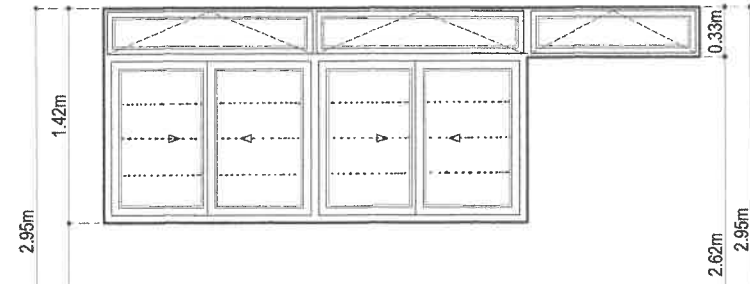

W-1	TYPE:	6mm THK. CLEAR GLASS ON A 40mm x 150mm ANALOK WINDOW FRAME, SLIDING WINDOW WITH TOP TRANSOM AWNING WINDOW PANEL, WITH COMPLETE ACCESSORIES AND HARDWARE. W/ ROD GRILL.
	LOCATION:	FRONT SIDE
	2-SET/S AREA:	4.733 SQ.M.

W-2	TYPE:	6mm THK. CLEAR GLASS ON A 40mm x 150mm ANALOK WINDOW FRAME, AWNING WINDOW PANEL, WITH COMPLETE ACCESSORIES AND HARDWARE.
	LOCATION:	FRONT SIDE
	1-SET/S AREA:	1.3 SQ.M.

FFL

W-3	TYPE:	6mm THK. CLEAR GLASS ON A 40mm x 150mm ANALOK WINDOW FRAME, SLIDING WINDOW WITH TOP TRANSOM AWNING WINDOW PANEL, WITH COMPLETE ACCESSORIES AND HARDWARE. W/ ROD GRILL.
	LOCATION:	FRONT SIDE 3RD FLOOR
	1-SET/S AREA:	3.41 SQ.M.

W-4	TYPE:	6mm THK. CLEAR GLASS ON A 40mm x 150mm ANALOK WINDOW FRAME, SLIDING WINDOW WITH TOP TRANSOM AWNING WINDOW PANEL, WITH COMPLETE ACCESSORIES AND HARDWARE. W/ ROD GRILL.
	LOCATION:	FRONT SIDE 3RD FLOOR
	1-SET/S AREA:	4.35 SQ.M.