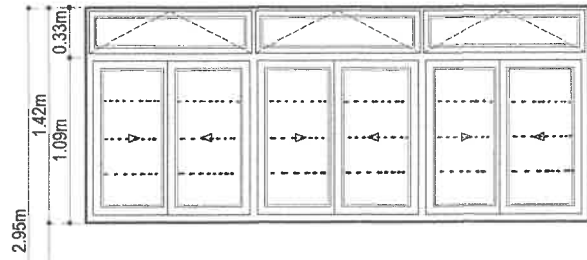

A1 THIRD FLOOR ANALOK FRAME WINDOWS PERSPECTIVES
01-01 SCALE NTS.

 HAZELINE N. TIBANGAY UNIVERSITY ARCHITECT PRC LIC. No. 028540 PTR No.	VALIDITY: ISSUED PRC LIC. No. PTR No.	CALD BY: ERG DORIA - 2023 INSTALLATION & REPLACEMENT OF WINDOWS AT THE C.V.M. BLDG. THIRD FLOOR BSU, KM 5 BSU COMPOUND LA TRINIDAD, BENGUET PROJECT / LOCATION		BENGUET STATE UNIVERSITY LA TRINIDAD, BENGUET OWNER	 LORETA C. ROMERO DEAN, COLLEGE OF VETERINARY MEDICINE	 ALLAN CASALDO SACPA VICE PRESIDENT- ADMINISTRATION AND FINANCE	 FELIPE SALAING COMILA PRESIDENT	SHEET CONTENT AS SHOWN REVISION DATE: REVISION NO.:	
------------------------------------------------------------------------------------------------------------------------------------------------------------------------------	------------------------------------------------	------------------------------------------------------------------------------------------------------------------------------------------------------------------------------------------	--------------------------------------------------------------------------------------	------------------------------------------------------------------	----------------------------------------------------------------------------------------------------------------------------------------------------------	-------------------------------------------------------------------------------------------------------------------------------------------------------------------	------------------------------------------------------------------------------------------------------------------------------------	--------------------------------------------------------------	---------------------------------------------------------------------------------------

W-1	TYPE:	6mm THK. CLEAR GLASS ON A 40mm x 150mm ANALOK WINDOW FRAME, SLIDING WINDOW WITH TOP TRANSOM AWNING WINDOW PANEL, WITH COMPLETE ACCESSORIES AND HARDWARE. W/ ROD GRILL.
	LOCATION:	FRONT SIDE
	2-SET/S AREA:	4.733 SQ.M.