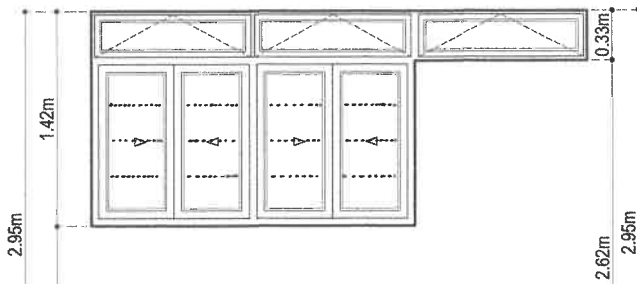

W-3	TYPE:	6mm THK. CLEAR GLASS ON A 40mm x 150mm ANALOK WINDOW FRAME, SLIDING WINDOW WITH TOP TRANSOM AWNING WINDOW PANEL, WITH COMPLETE ACCESSORIES AND HARDWARE. W/ ROD GRILL.
	LOCATION:	FRONT SIDE 3RD FLOOR
	1-SET/S AREA:	3.41 SQ.M.