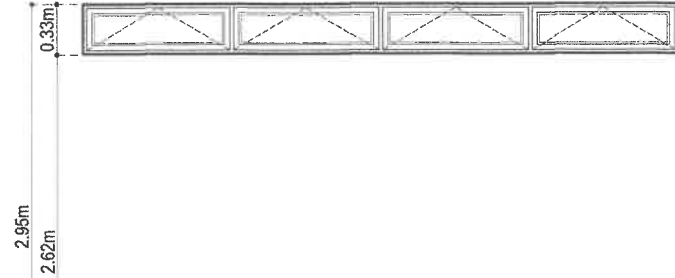

A1 THIRD FLOOR ANALOK FRAME WINDOWS PERSPECTIVES
01-01 SCALE NTS.

 HAZELINE N. TIBANGAY UNIVERSITY ARCHITECT PRC LIC. No. 028540 PTR No.	VALIDITY: ISSUED PRC LIC. No. PTR No.	CALD BY: ERG DORIA - 2023 INSTALLATION & REPLACEMENT OF WINDOWS AT THE C.V.M. BLDG. THIRD FLOOR BSU, KM 5 BSU COMPOUND LA TRINIDAD, BENGUET PROJECT / LOCATION		BENGUET STATE UNIVERSITY LA TRINIDAD, BENGUET OWNER	 LORETA C. ROMERO DEAN, COLLEGE OF VETERINARY MEDICINE	 ALLAN CASALDO SACPA VICE PRESIDENT- ADMINISTRATION AND FINANCE	 FELIPE SALAING COMILA PRESIDENT	SHEET CONTENT AS SHOWN REVISION DATE: REVISION NO.:	
------------------------------------------------------------------------------------------------------------------------------------------------------------------------------	------------------------------------------------	------------------------------------------------------------------------------------------------------------------------------------------------------------------------------------------	--------------------------------------------------------------------------------------	------------------------------------------------------------------	----------------------------------------------------------------------------------------------------------------------------------------------------------	-------------------------------------------------------------------------------------------------------------------------------------------------------------------	------------------------------------------------------------------------------------------------------------------------------------	--------------------------------------------------------------	---------------------------------------------------------------------------------------

W-1	TYPE:	6mm THK. CLEAR GLASS ON A 40mm x 150mm ANALOK WINDOW FRAME, SLIDING WINDOW WITH TOP TRANSOM AWNING WINDOW PANEL, WITH COMPLETE ACCESSORIES AND HARDWARE. W/ ROD GRILL.
	LOCATION:	FRONT SIDE
	2-SET/S AREA:	4.733 SQ.M.