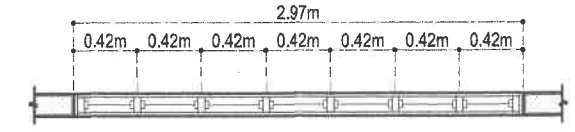

W-5	TYPE:	6mm THK. CLEAR GLASS ON A 40mm x 150mm ANALOK WINDOW FRAME, AWNING WINDOW PANEL. WITH ROD GRILL AND COMPLETE ACCESSORIES AND HARDWARE.
	LOCATION:	COMFORT ROOMS/ WASH ROOMS THIRD FLOOR OF CVM BUILDING
2-SET/S	AREA:	8.338 SQ.M.

W-6	TYPE:	6mm THK. CLEAR GLASS ON A 40mm x 150mm ANALOK WINDOW FRAME, AWNING WINDOW WITH TOP TRANSOM SLIDING WINDOW PANEL. WITH ROD GRILL AND COMPLETE ACCESSORIES AND HARDWARE.
	LOCATION:	REAR SIDE 3RD FLOOR OF CVM BUILDING
5-SET/S	AREA:	5.51SQ.M.

A3
01-01 SCALE

THIRD FLOOR WINDOW SCHEDULE

1.75 MTS.

FFL

  HAZELINE N. TIBANGAY UNIVERSITY ARCHITECT	PRC LIC. No. 028540 PTR No.	VALIDITY: ISSUED	2023 DESIGNED BY: BERG DORIA	INSTALLATION & REPLACEMENT OF WINDOWS AT THE C.V.M. BLDG. THIRD FLOOR BSU, KM.5 BSU COMPOUND LA TRINIDAD, BENGUET	 BENGUET STATE UNIVERSITY LA TRINIDAD, BENGUET	 LORETTA C. ROMERO DEAN, COLLEGE OF VETERINARY MEDICINE	 ALLAN CASALDO SACPA VICE PRESIDENT- ADMINISTRATION AND FINANCE	 FELIPE SALANG COMILA PRESIDENT	SHEET CONTENT AS SHOWN	SHEET NO. A	
				PROJECT / LOCATION	OWNER	DEAN	VICE PRESIDENT	PRESIDENT	REVISION DATE:	REVISION NO.:	03/03