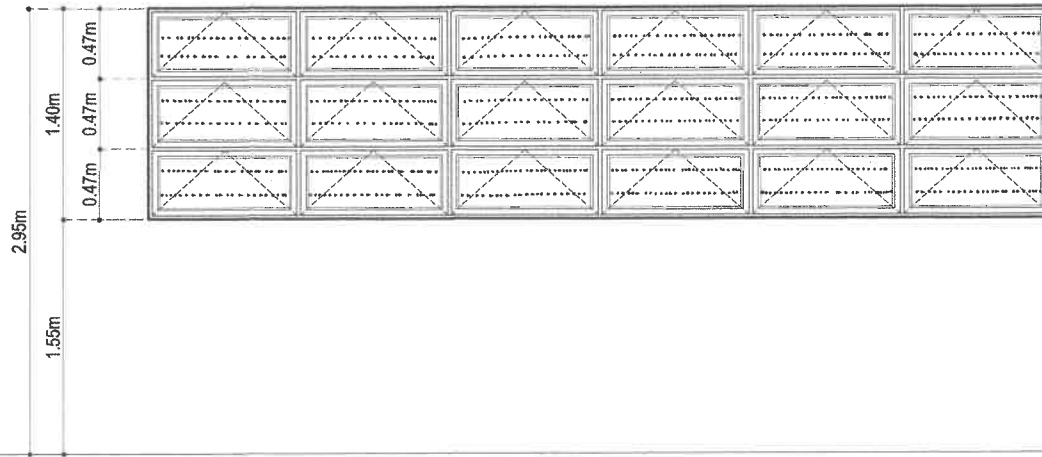

W-5	TYPE:	6mm THK. CLEAR GLASS ON A 40mm x 150mm ANALOK WINDOW FRAME, AWNING WINDOW PANEL. WITH ROD GRILL AND COMPLETE ACCESSORIES AND HARDWARE.
	LOCATION:	COMFORT ROOMS/ WASH ROOMS THIRD FLOOR OF CVM BUILDING
2-SET/S	AREA:	8.338 SQ.M.

W-6	TYPE:	6mm THK. CLEAR GLASS ON A 40mm x 150mm ANALOK WINDOW FRAME, AWNING WINDOW WITH TOP TRANSOM SLIDING WINDOW PANEL. WITH ROD GRILL AND COMPLETE ACCESSORIES AND HARDWARE.
	LOCATION:	REAR SIDE 3RD FLOOR OF CVM BUILDING
5-SET/S	AREA:	5.51SQ.M.

A3
01-01 SCALE

THIRD FLOOR WINDOW SCHEDULE

1.75 MTS.

FFL

  HAZELINE N. TIBANGAY UNIVERSITY ARCHITECT	PRC LIC. No. 028540 PTR No.	VALIDITY: ISSUED	2023 DESIGNED BY: BERG DORIA	INSTALLATION & REPLACEMENT OF WINDOWS AT THE C.V.M. BLDG. THIRD FLOOR BSU, KM.5 BSU COMPOUND LA TRINIDAD, BENGUET	 BENGUET STATE UNIVERSITY LA TRINIDAD, BENGUET	 LORETTA C. ROMERO DEAN, COLLEGE OF VETERINARY MEDICINE	 ALLAN CASALDO SACPA VICE PRESIDENT- ADMINISTRATION AND FINANCE	 FELIPE SALANG COMILA PRESIDENT	SHEET CONTENT AS SHOWN	SHEET NO. A	
				PROJECT / LOCATION	OWNER	DEAN	VICE PRESIDENT	PRESIDENT	REVISION DATE:	REVISION NO.:	03/03